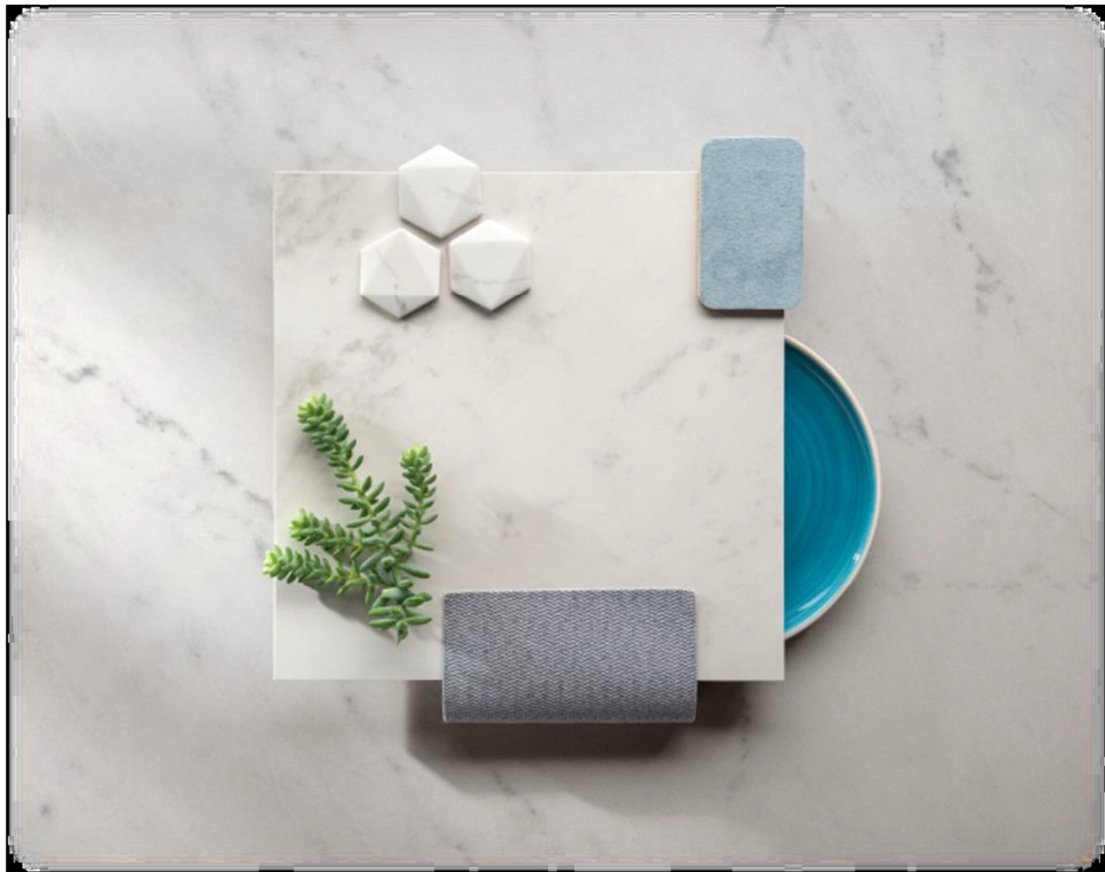

Dekton® Designed by COSENTINO – ΦΩΤΟΓΡΑΦΙΚΟ ΥΛΙΚΟ – ΔΕΙΓΜΑΤΑ

SALINA – MARINA THICKNESS 1,2CM

SLAB SALINA POLISHED – THICKNESS 1,2CM – G3

SLAB MARINA MAT – THICKNESS 1,2CM – G2

SLAB AWAKE POLISHED – THICKNESS 1,2CM – G4