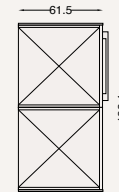

in abbinamento

Omega
sedia

Basic
tavolo

Glass 2.0

6

smallkitchens

Glass 2.0

LAMINAM