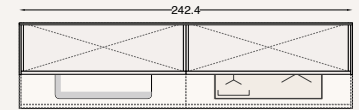

in abbinamento

Omega
sedia

Basic
tavolo

Glass 2.0

6

smallkitchens

Glass 2.0

LAMINAM